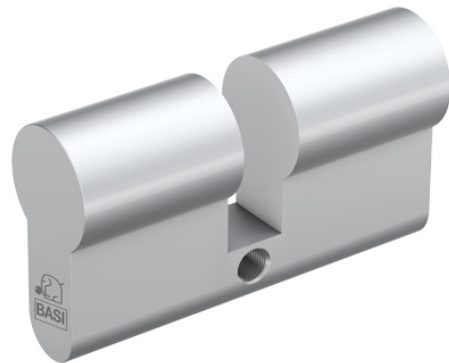

BZ 100 27/27

Product Data Sheet

Description:

The robust profile blind cylinder BZ 100 is a door cylinder without a locking function. With the BZ 100, euro profile cylinder holes can be optimally and attractively sealed. The blind cylinder is inserted into the slot in the door in exactly the same way as a standard door cylinder. The BZ 100 is available in various lengths.

- Dimensions: 27/27 mm
- Material: solid brass
- Surface: matt nickel-plated

Illustration:

Technical Details:

Details:

Order no.
5910-2727
Weight
166 g
Pricegroup
171
EAN
 4 026434 175820