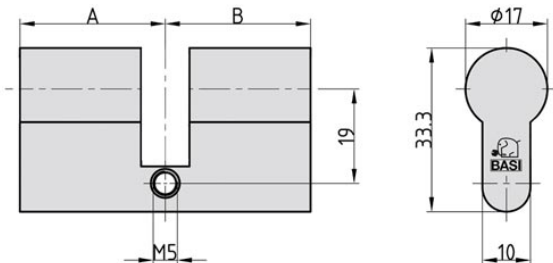

BZ 100 27/27

Product Data Sheet

Description:

The robust profile blind cylinder BZ 100 is a door cylinder without a locking function. With the BZ 100, euro profile cylinder holes can be optimally and attractively sealed. The blind cylinder is inserted into the slot in the door in exactly the same way as a standard door cylinder. The BZ 100 is available in various lengths.

- Dimensions: 27/27 mm
- Material: solid brass
- Surface: matt nickel-plated

Illustration:

Technical Details:

Details:

Order no.
5910-2727
Weight
166 g
Pricegroup
171
EAN
 4 026434 175820