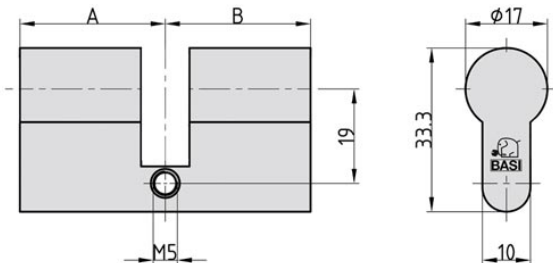

Technical Details:

Details:

Order no.
5990-0005
Weight
199 g
Pricegroup
171
EAN
 4 026434 006124