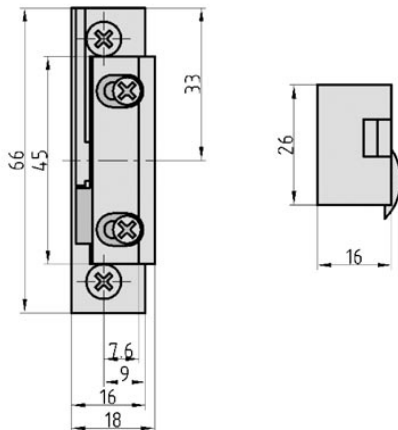

Technical Details:

Details:

Order no.
9200-0013
Weight
125 g
Pricegroup
49
EAN
 4 030755 342021