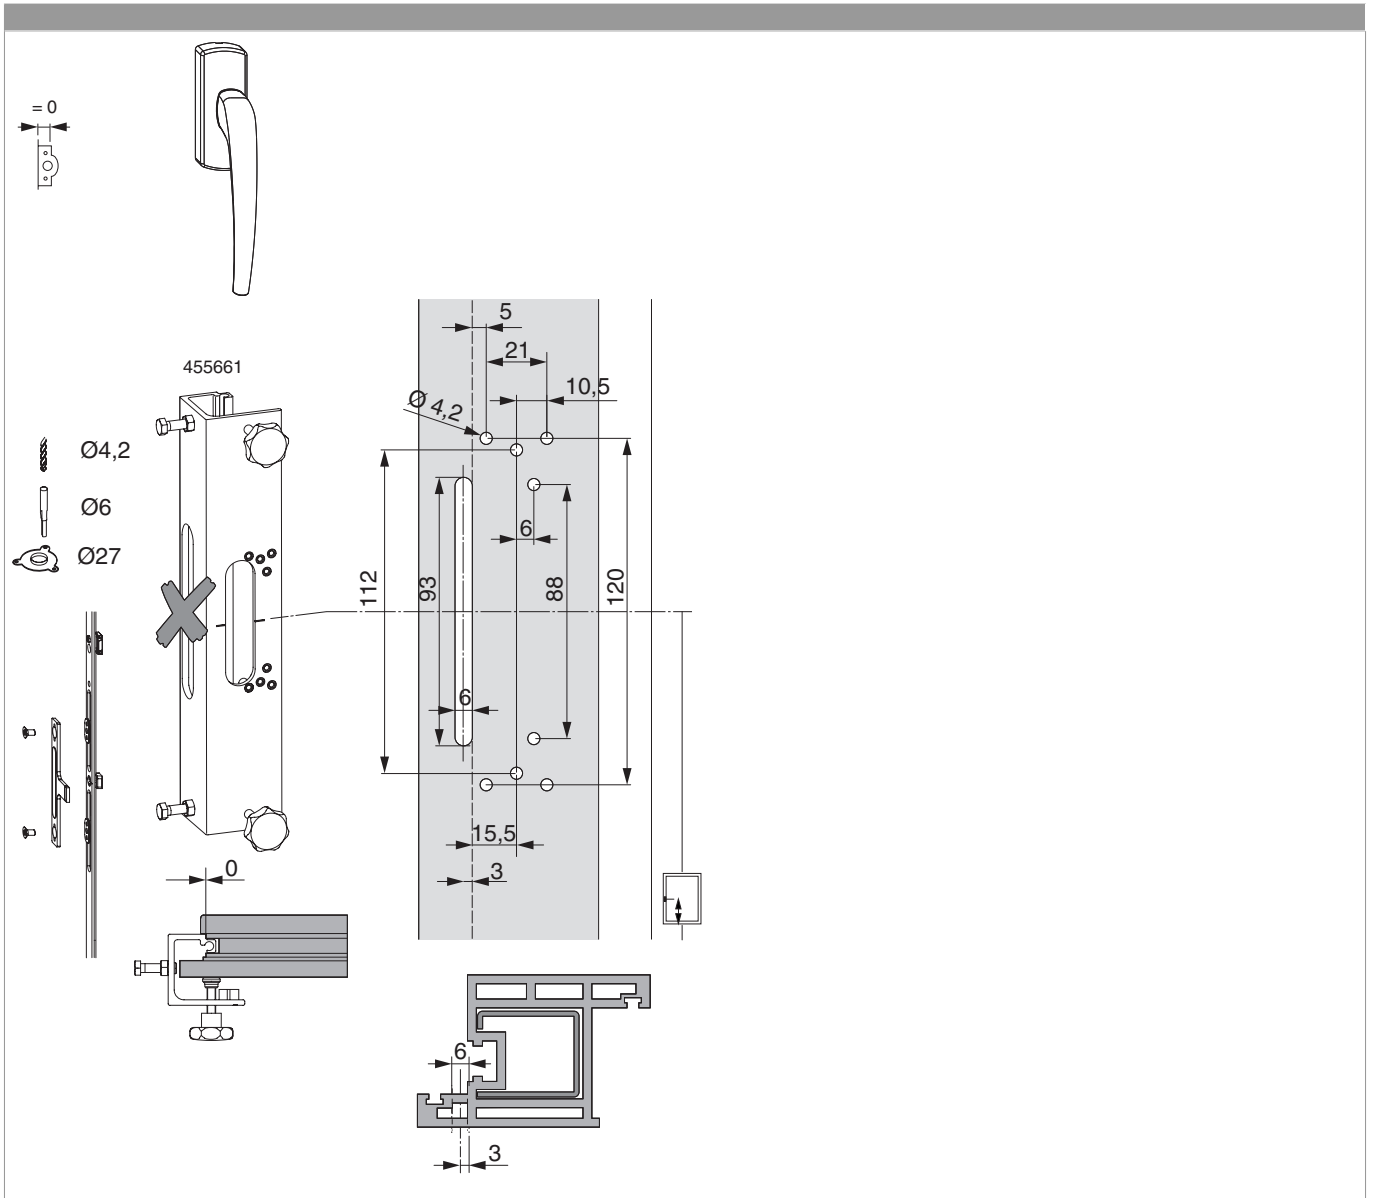

## 455691 - SKB-Z handle with gear standard internal handle with 45° stop with lugs 4 with screws 4.8x45 silver EV1 left with imprint Maco - Logo

### Technical drawing

							<b>No</b>
silver	EV1	anodised	73	53	left	1	455691

455691 - SKB-Z handle with gear standard internal handle with 45° stop with lugs 4 with screws 4.8x45 silver EV1 left with imprint Maco - Logo

### Drilling and routing pattern

455691 - SKB-Z handle with gear standard internal handle with 45° stop with lugs 4 with screws 4.8x45 silver EV1 left with imprint Maco - Logo