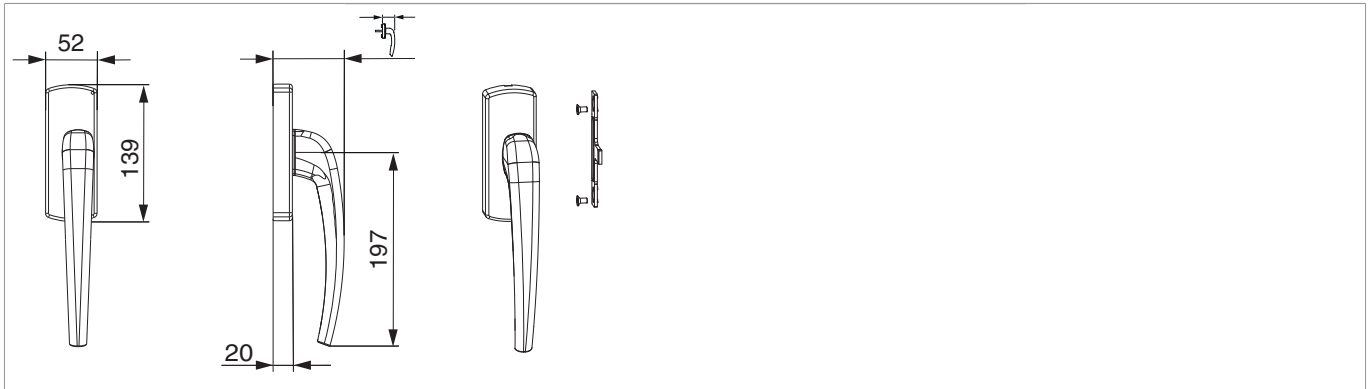

## 455691 - SKB-Z handle with gear standard internal handle with 45° stop with lugs 4 with screws 4.8x45 silver EV1 left with imprint Maco - Logo

### Technical drawing

							<b>No</b>
silver	EV1	anodised	73	53	left	1	455691

455691 - SKB-Z handle with gear standard internal handle with 45° stop with lugs 4 with screws 4.8x45 silver EV1 left with imprint Maco - Logo