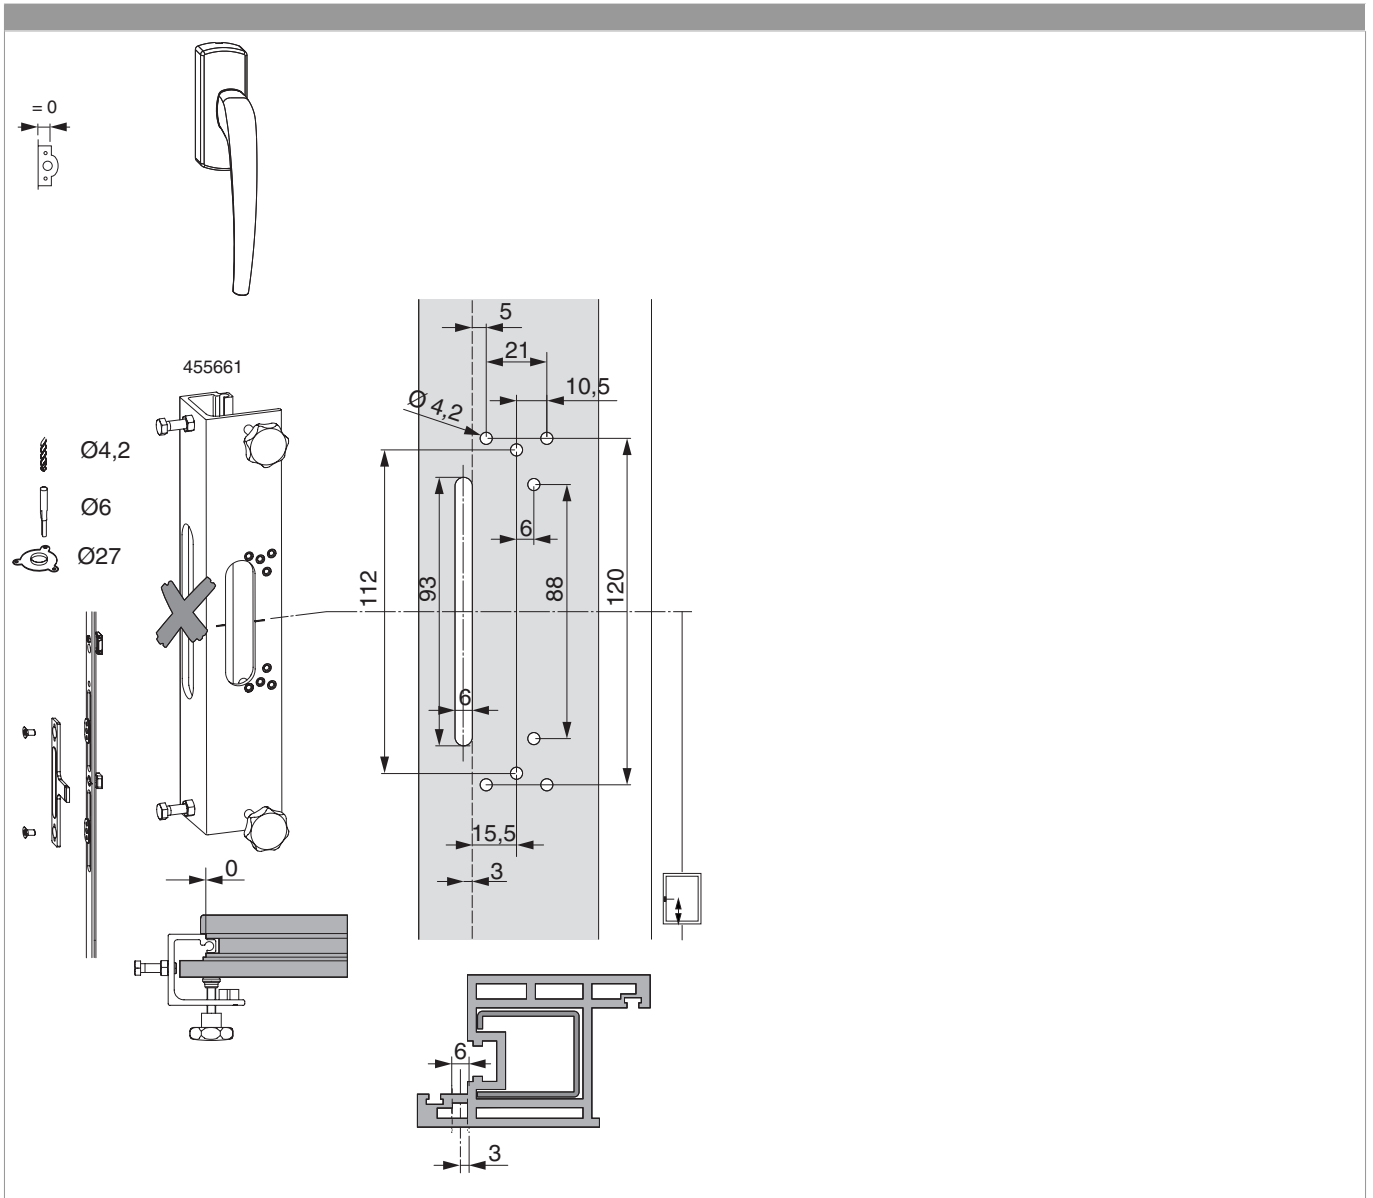

### Drilling and routing pattern

455693 - SKB-Z handle with gear standard internal handle with 45° stop with lugs 4 with screws 4.8x45 traffic white RAL 9016 silk gloss left with imprint Maco - Logo