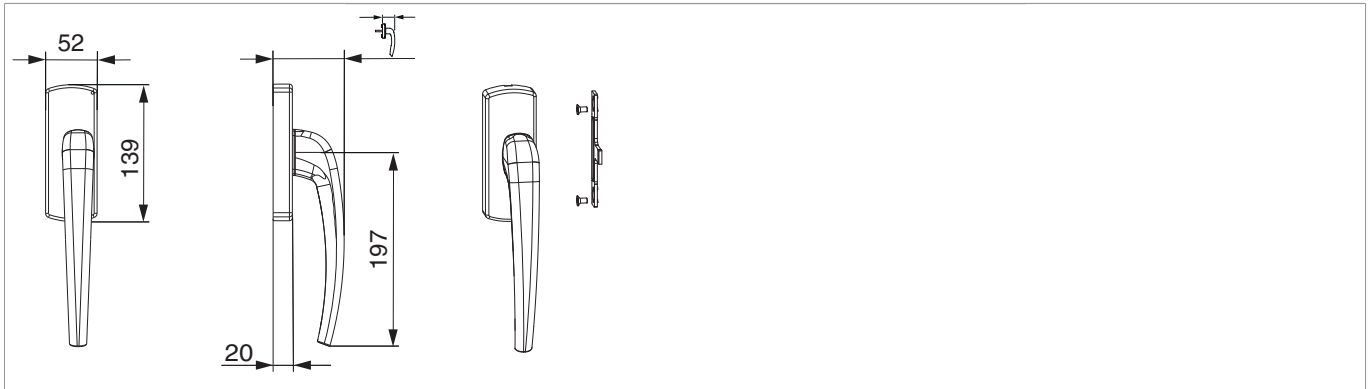

455693 - SKB-Z handle with gear standard internal handle with 45° stop with lugs 4 with screws 4.8x45 traffic white RAL 9016 silk gloss left with imprint Maco - Logo

Technical drawing

							No
traffic white	RAL 9016	powder coated	73	53	left	1	455693