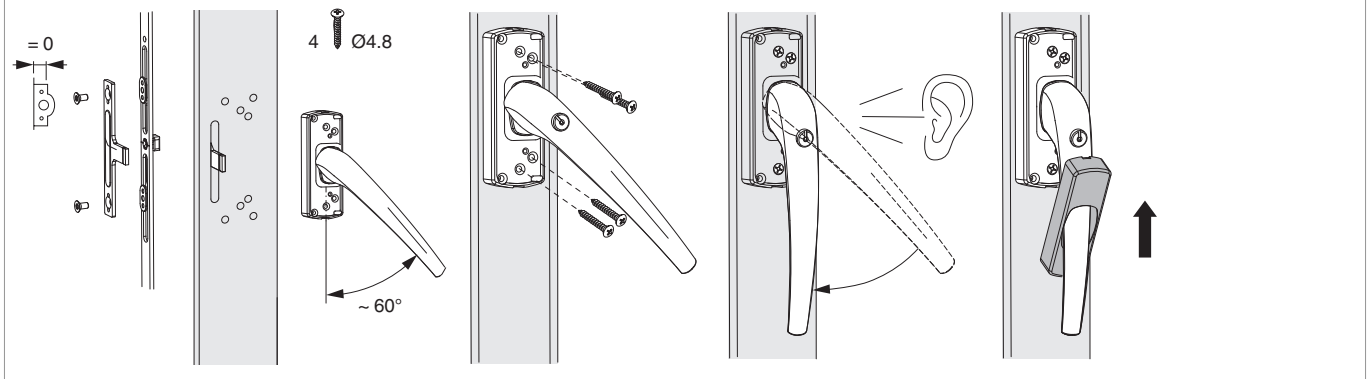

455691 - SKB-Z handle with gear standard internal handle with 45° stop with lugs 4 with screws 4.8x45 silver EV1 left with imprint Maco - Logo

Installation

Handle BS 0