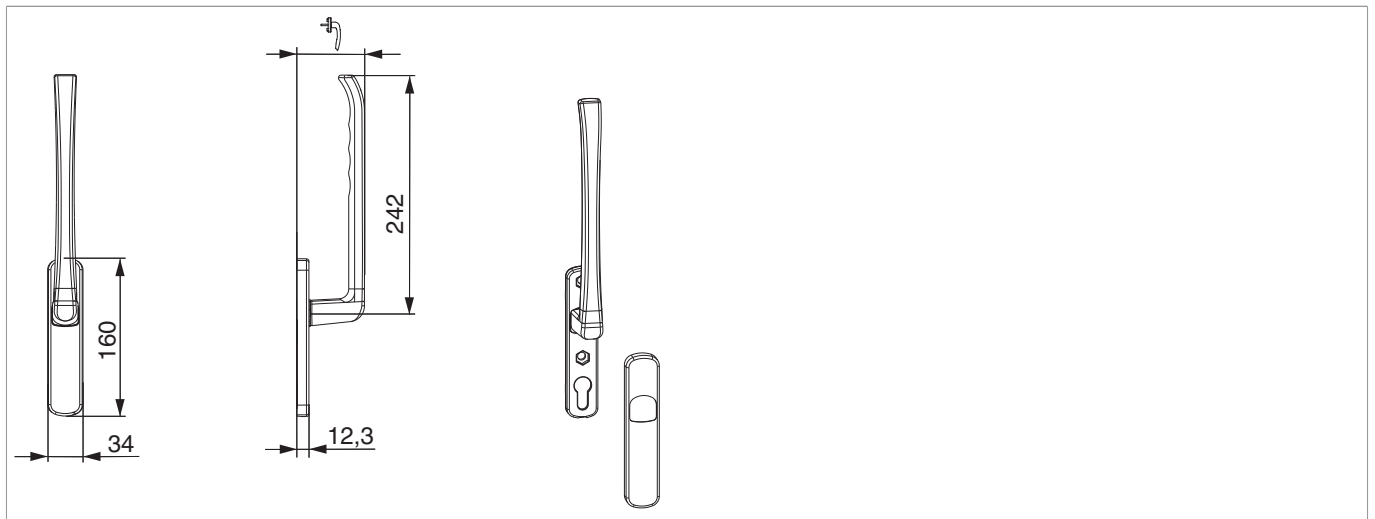

28972 - HS handle standard internal handle without spindle 10 traffic white RAL 9016 silk gloss

Technical drawing

traffic white RAL 9016	70	34	10	powder coated	1	28972

Product image

28972 - HS handle standard internal handle without spindle 10 traffic white RAL 9016 silk gloss

Drilling and routing pattern

28972 - HS handle standard internal handle without spindle 10 traffic white RAL 9016 silk gloss

Dimensions

28972 - HS handle standard internal handle without spindle 10 traffic white RAL 9016 silk gloss