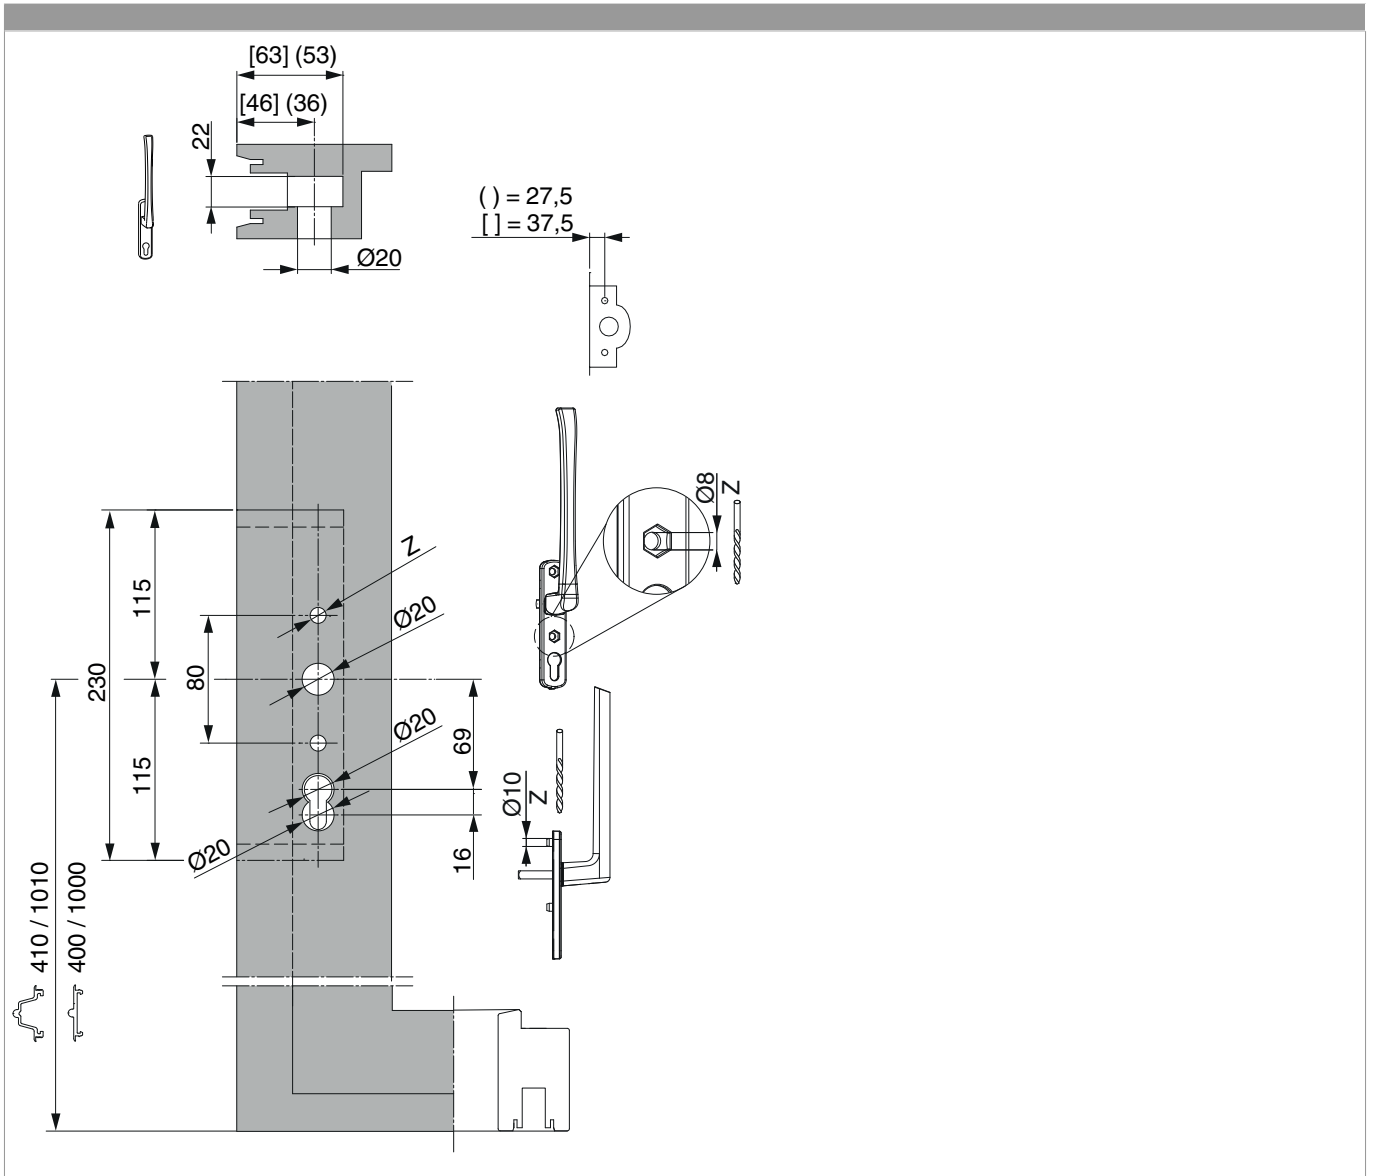

28972 - HS handle standard internal handle without spindle 10 traffic white RAL 9016 silk gloss

Technical drawing

traffic white RAL 9016	70	34	10	powder coated	1	28972

Product image

28972 - HS handle standard internal handle without spindle 10 traffic white RAL 9016 silk gloss

Drilling and routing pattern

28972 - HS handle standard internal handle without spindle 10 traffic white RAL 9016 silk gloss

Dimensions

28972 - HS handle standard internal handle without spindle 10 traffic white RAL 9016 silk gloss

Installation