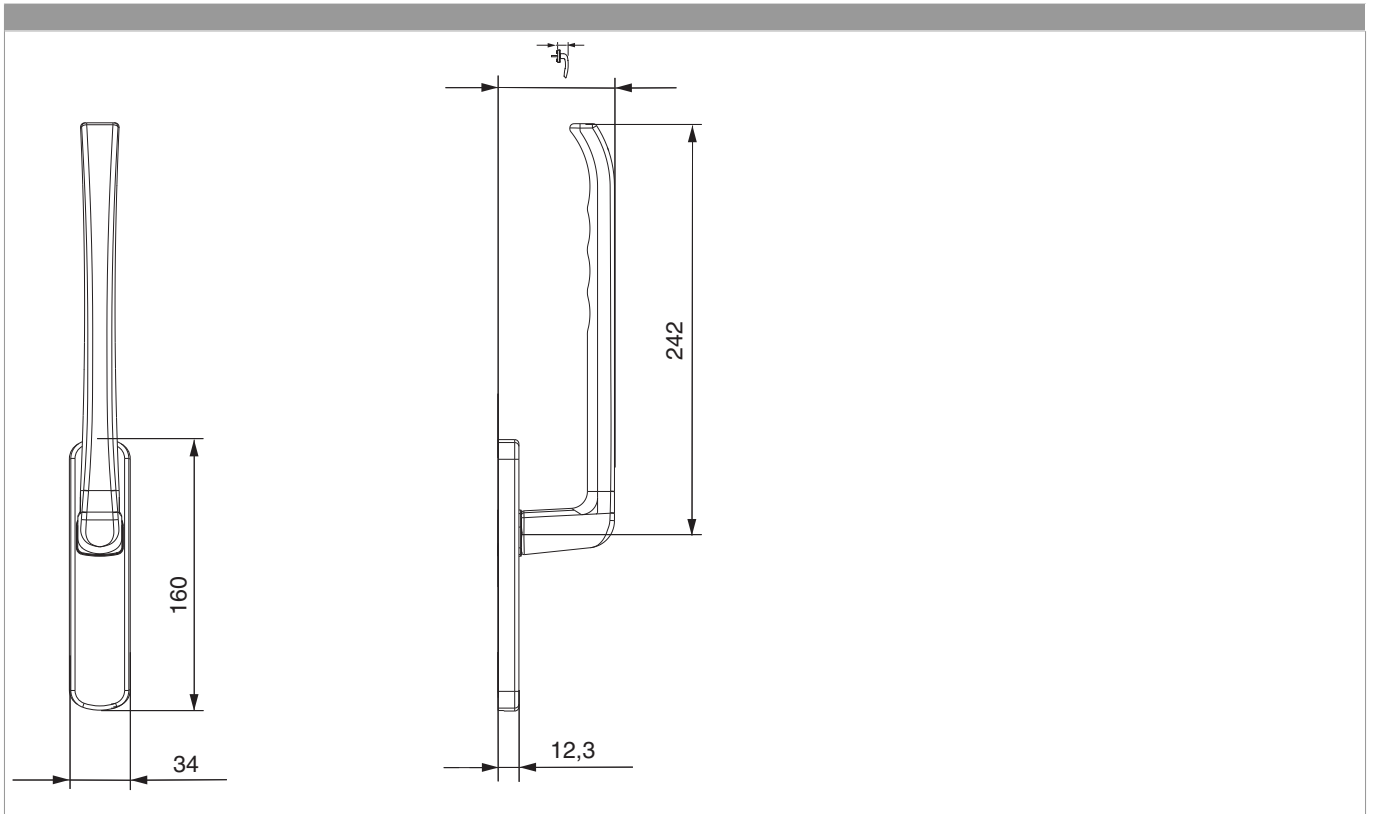

28972 - HS handle standard internal handle without spindle 10 traffic white RAL 9016 silk gloss

Technical drawing

traffic white RAL 9016	70	34	10	powder coated	1	28972

Product image

28972 - HS handle standard internal handle without spindle 10 traffic white RAL 9016 silk gloss

Drilling and routing pattern

28972 - HS handle standard internal handle without spindle 10 traffic white RAL 9016 silk gloss

Dimensions

28972 - HS handle standard internal handle without spindle 10 traffic white RAL 9016 silk gloss