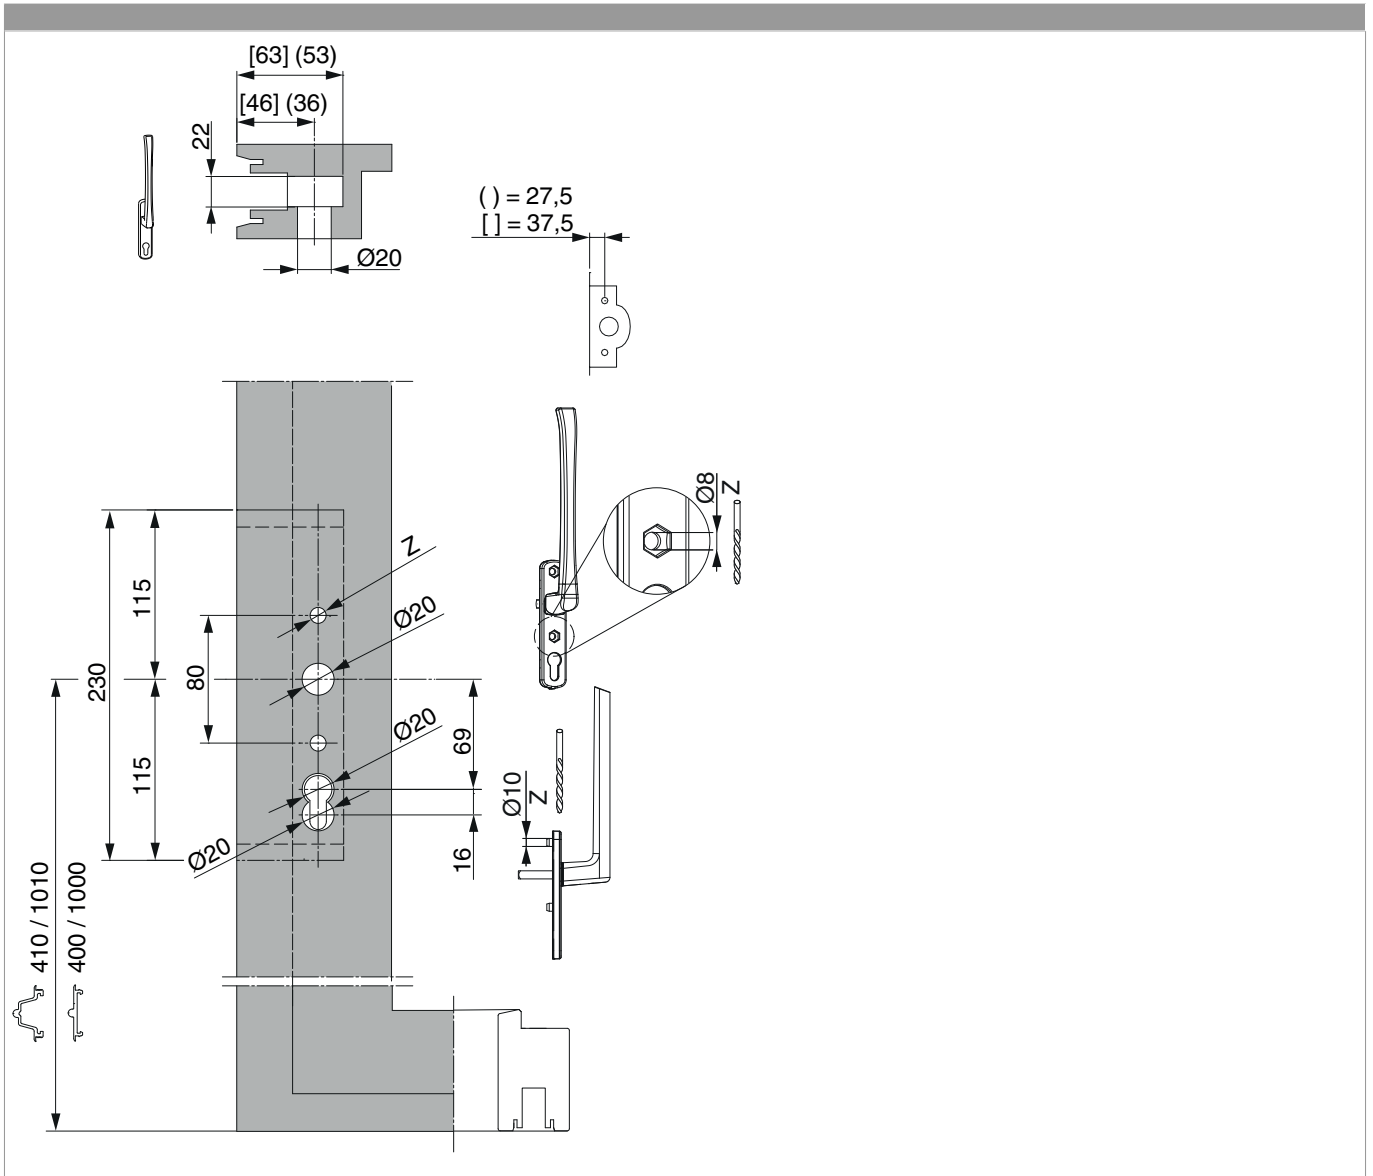

218418 - HS handle 12 external handle PC without spindle 10 traffic white RAL 9016 silk gloss

Technical drawing

								No
traffic white RAL 9016	external handle	72	34	10	32	powder coated	1	218418

Product image

218418 - HS handle 12 external handle PC without spindle
10 traffic white RAL 9016 silk gloss

Drilling and routing pattern

218418 - HS handle 12 external handle PC without spindle
10 traffic white RAL 9016 silk gloss

Dimensions

218418 - HS handle 12 external handle PC without spindle
10 traffic white RAL 9016 silk gloss

Installation