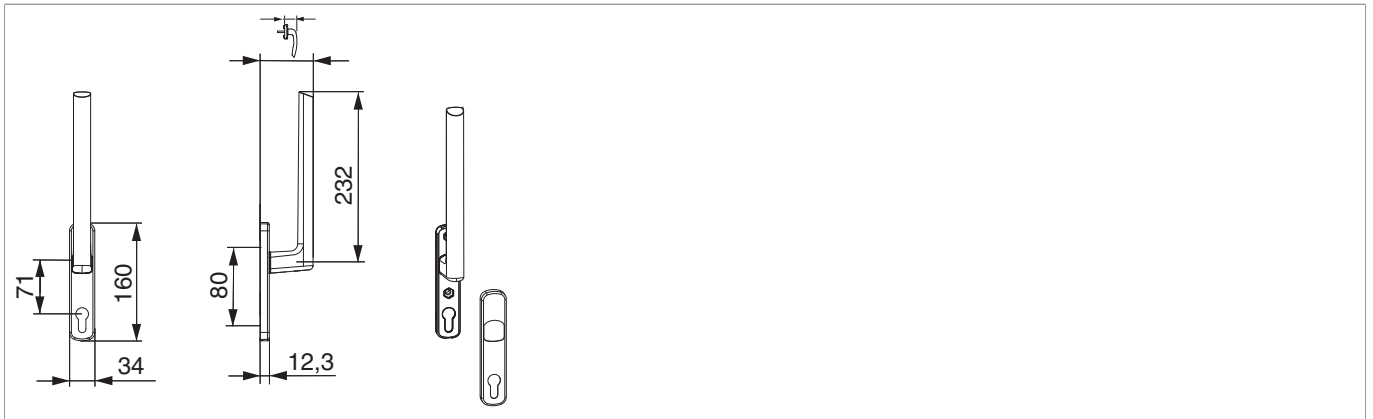

218418 - HS handle 12 external handle PC without spindle 10 traffic white RAL 9016 silk gloss

Technical drawing

								No
traffic white RAL 9016	external handle	72	34	10	32	powder coated	1	218418

Product image

218418 - HS handle 12 external handle PC without spindle
10 traffic white RAL 9016 silk gloss

Drilling and routing pattern

218418 - HS handle 12 external handle PC without spindle
10 traffic white RAL 9016 silk gloss

Dimensions

218418 - HS handle 12 external handle PC without spindle
10 traffic white RAL 9016 silk gloss

Installation