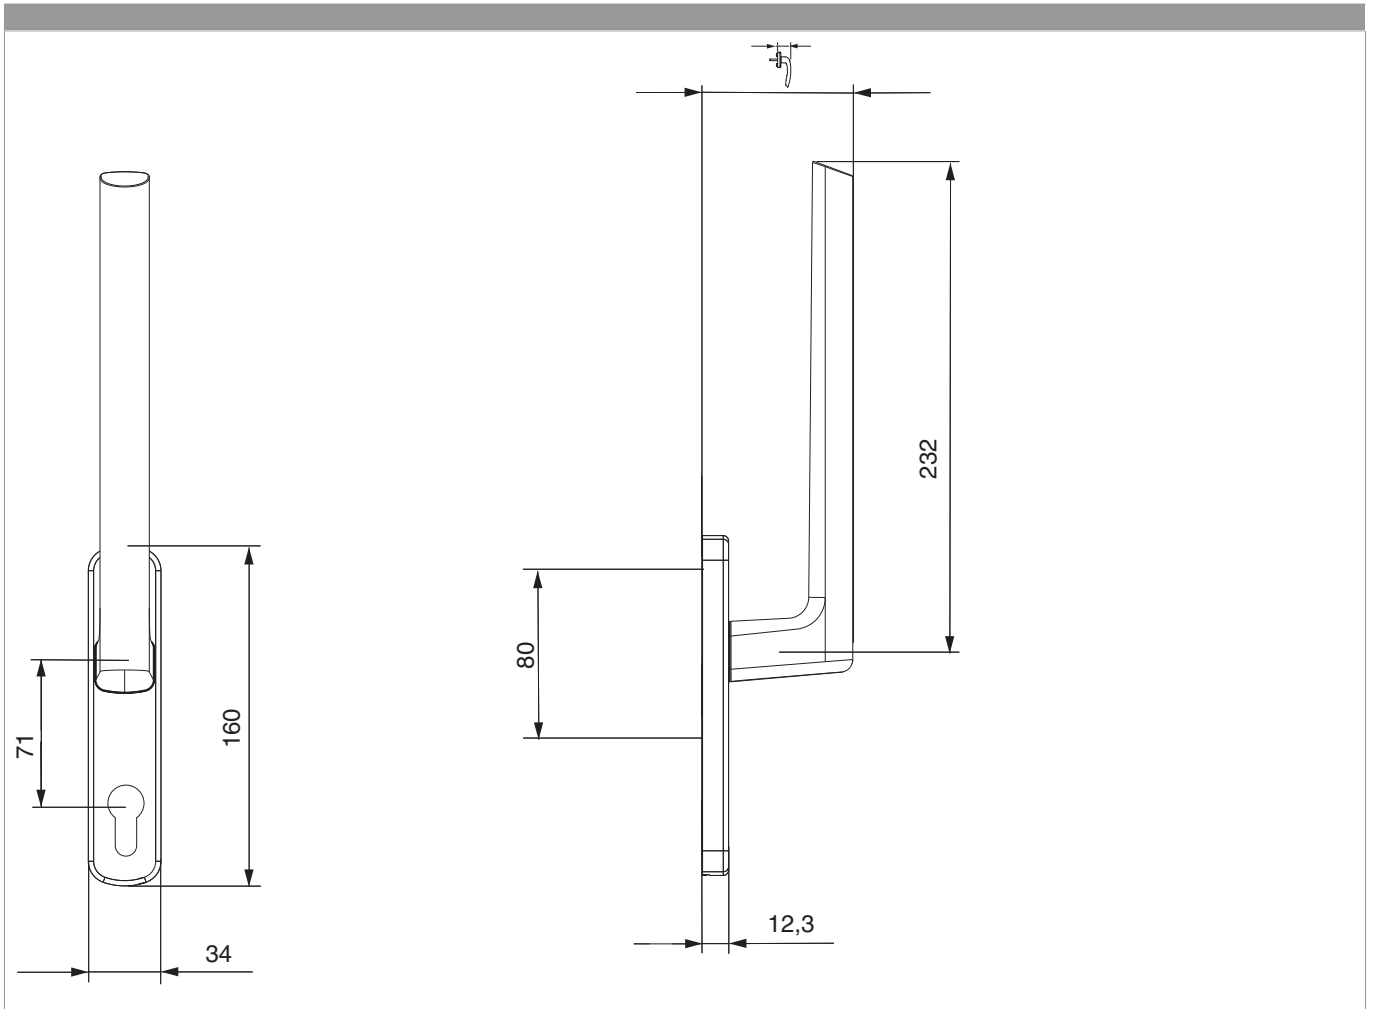

218418 - HS handle 12 external handle PC without spindle
10 traffic white RAL 9016 silk gloss

Drilling and routing pattern

218418 - HS handle 12 external handle PC without spindle
10 traffic white RAL 9016 silk gloss

Dimensions

218418 - HS handle 12 external handle PC without spindle
10 traffic white RAL 9016 silk gloss

Installation