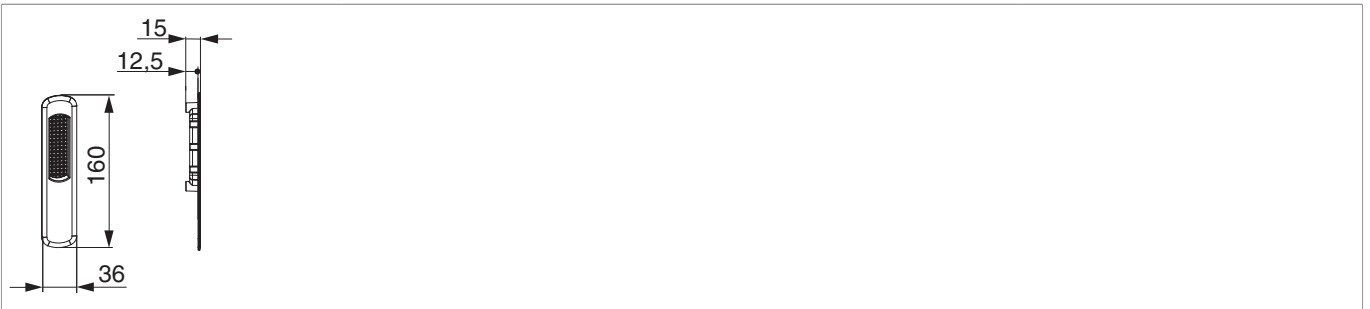

371851 - HS handle with finger pull standard long routing depth 9 mm zamak silver F1 silk gloss

Technical drawing

				No
silver F1	9	paint	10	371851

Product image

371851 - HS handle with finger pull standard long routing
depth 9 mm zamak silver F1 silk gloss

Drilling and routing pattern

371851 - HS handle with finger pull standard long routing
depth 9 mm zamak silver F1 silk gloss

Dimensions