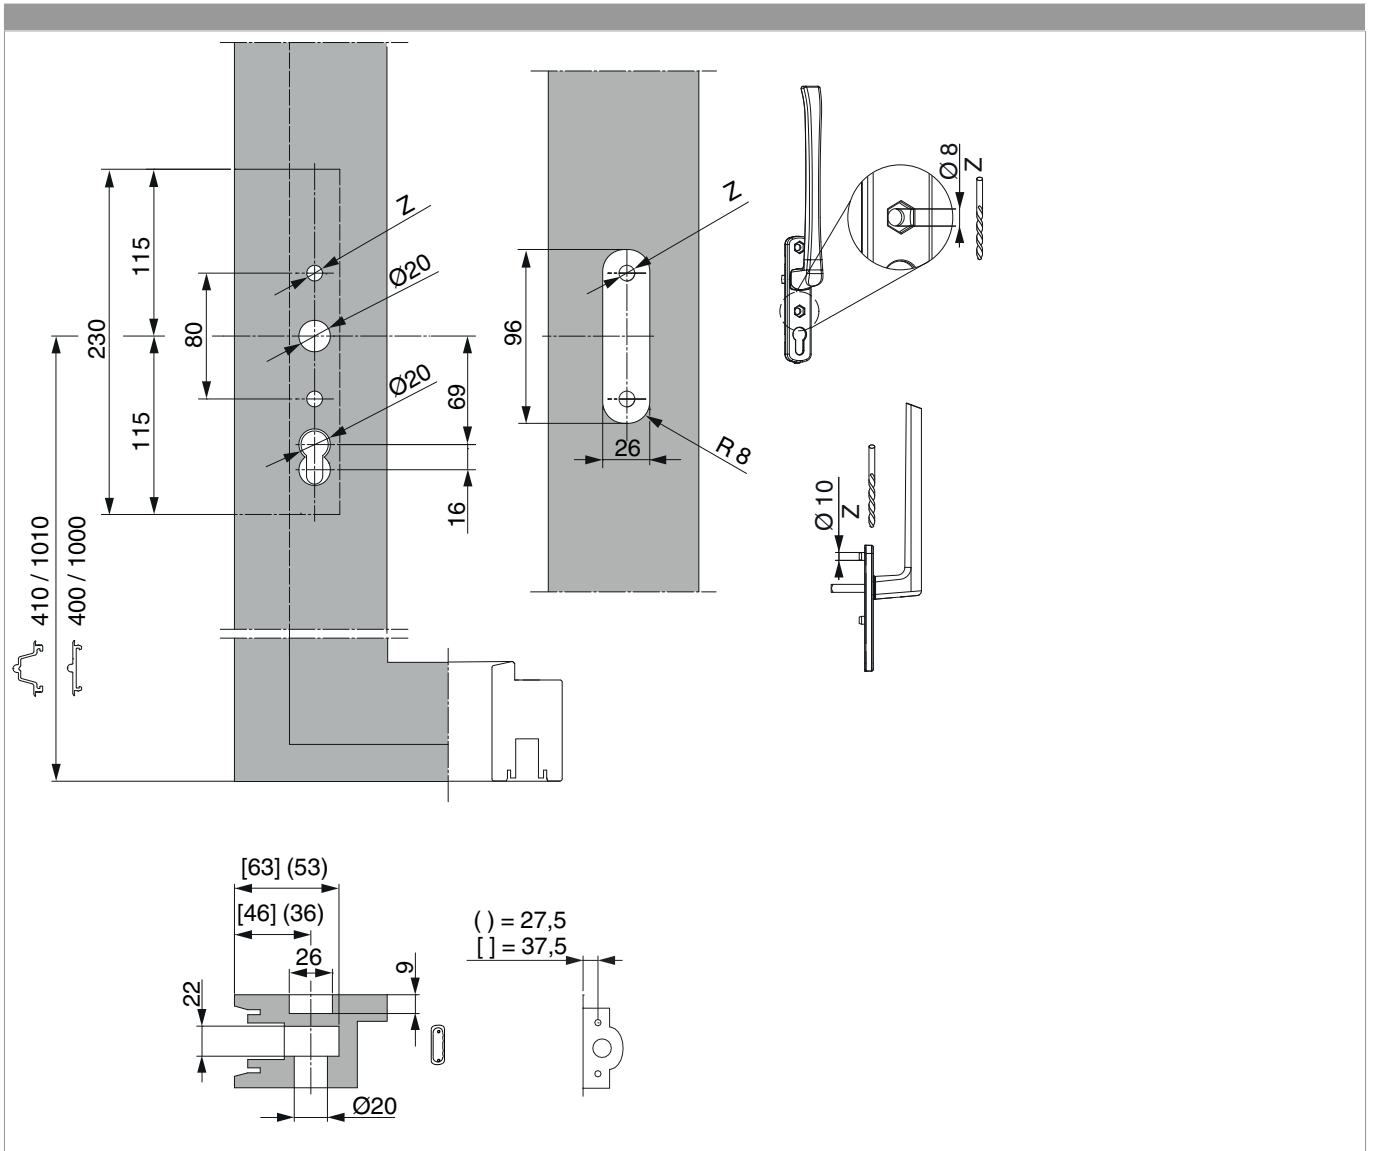

371851 - HS handle with finger pull standard long routing depth 9 mm zamak silver F1 silk gloss

Technical drawing

				No
silver F1	9	paint	10	371851

Product image

371851 - HS handle with finger pull standard long routing
depth 9 mm zamak silver F1 silk gloss

Drilling and routing pattern

371851 - HS handle with finger pull standard long routing
depth 9 mm zamak silver F1 silk gloss

Dimensions