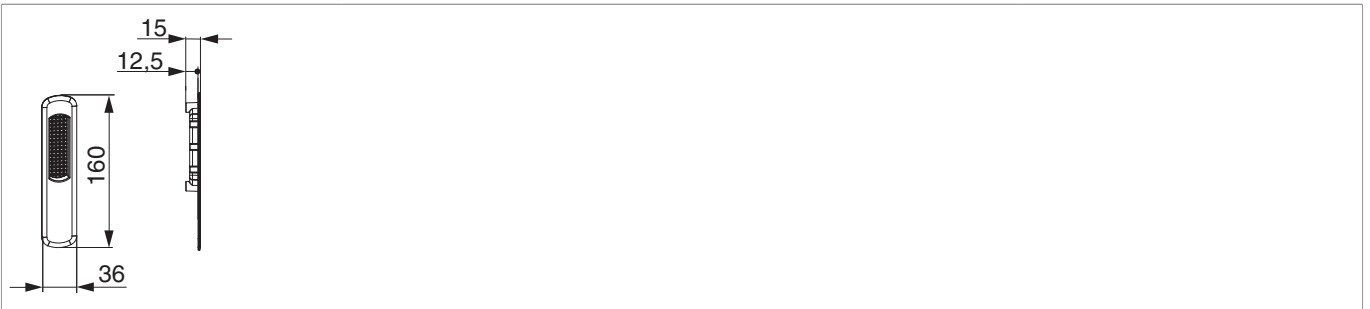

371850 - HS handle with finger pull standard long routing depth 9 mm zamak black brown RAL 8022 silk gloss

Technical drawing

black brown RAL 8022	9	powder coated	10	371850

Product image

371850 - HS handle with finger pull standard long routing
depth 9 mm zamak black brown RAL 8022 silk gloss

Drilling and routing pattern

371850 - HS handle with finger pull standard long routing
depth 9 mm zamak black brown RAL 8022 silk gloss

Dimensions