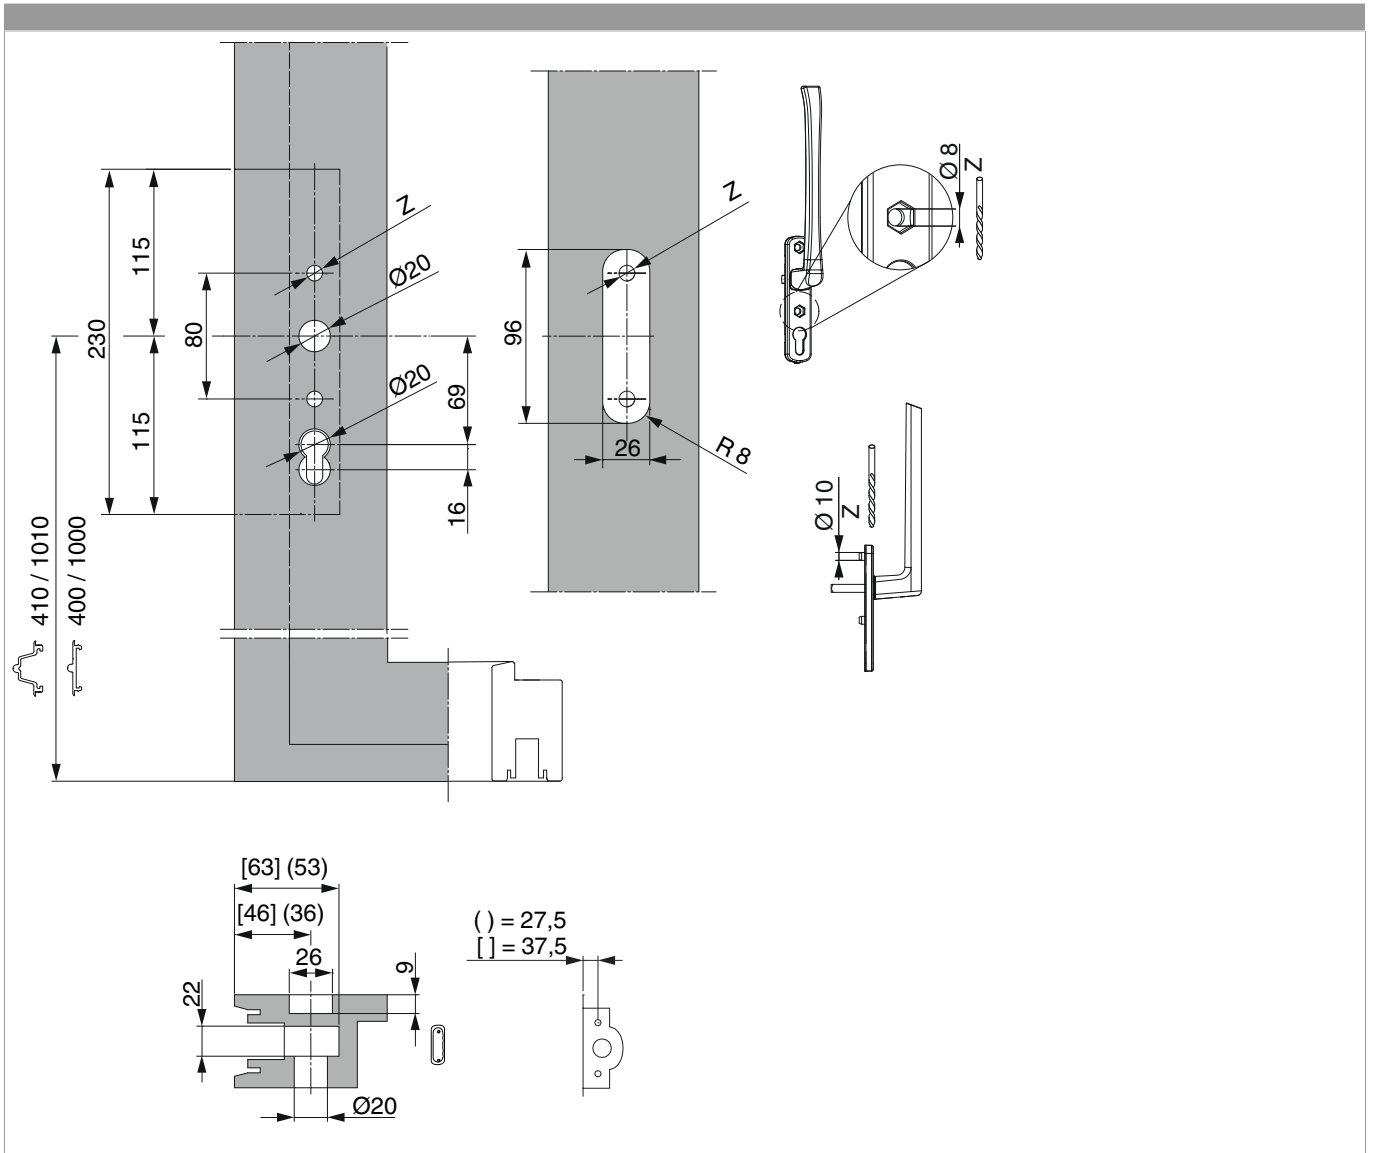

371850 - HS handle with finger pull standard long routing depth 9 mm zamak black brown RAL 8022 silk gloss

Technical drawing

black brown RAL 8022	9	powder coated	10	371850

Product image

371850 - HS handle with finger pull standard long routing
depth 9 mm zamak black brown RAL 8022 silk gloss

Drilling and routing pattern

371850 - HS handle with finger pull standard long routing
depth 9 mm zamak black brown RAL 8022 silk gloss

Dimensions