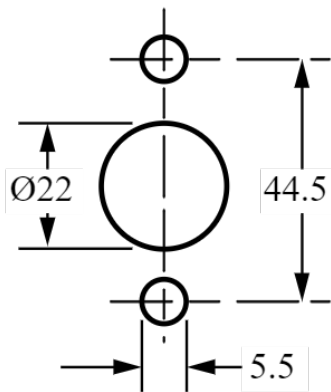

12mm T Handle 1638

Product Description

A range of 12mm T Handles available in Epoxy, Bright Chrome or Electrophoretic. Handles 1627, 1628 and 1879 have the option of a caulking cam which makes it ideal for windows, doors and shutters.

- **Lock Combinations:** 200-2,000
- **Standard finish:** Epoxy, bright chrome, electrophoretic
- **Fixing hole shape:** Round with screw fixing (see technical drawing)
- **M** Keyed system supplied to order only
- Click the link for details on [accessories, handle movements and spindles](#)

Opties

Product Code	Key Series	Combinations	Housing	Fixing	Version	Lock Type	Fixing	Handle Depth	Handle Height	Cam Type
1617	92 M	200	Nut	Fixing	Shuttered	Locking	Concealed	44.5	101	
1625			Nut	Fixing	Standard	Non-Locking	Concealed	44.5	101	
1626			Nut	Fixing	Standard	Fixed	Concealed	44.5	101	
1627	92 M	200	Nut	Fixing	Shuttered	Locking	Concealed	44.5	101	Caulking
1628			Nut	Fixing	Standard	Non-Locking	Concealed	44.5	101	Caulking
1638	92 M	200	Nut	Fixing	Shuttered	Locking	Visible	44.5	101	
1639			Nut	Fixing	Standard	Non-Locking	Visible	44.5	101	
1640			Nut	Fixing	Standard	Fixed	Visible	44.5	101	
1717	95-97 M	2000	Nut	Fixing	Shuttered	Locking	Concealed	44.5	101	
1738	95-97 M	2000	Nut	Fixing	Shuttered	Locking	Visible	44.5	101	
1877	64 M	1000	Nut	Fixing	Shuttered	Locking	Concealed	44.5	101	
1878	64 M	1000	Nut	Fixing	Shuttered	Locking	Visible	44.5	101	
1879	64 M	1000	Nut	Fixing	Shuttered	Locking	Concealed	44.5	101	Caulking

Technische tekening

VISIBLE FIXING

CONCEALED FIXING

FIXING HOLE SIZES