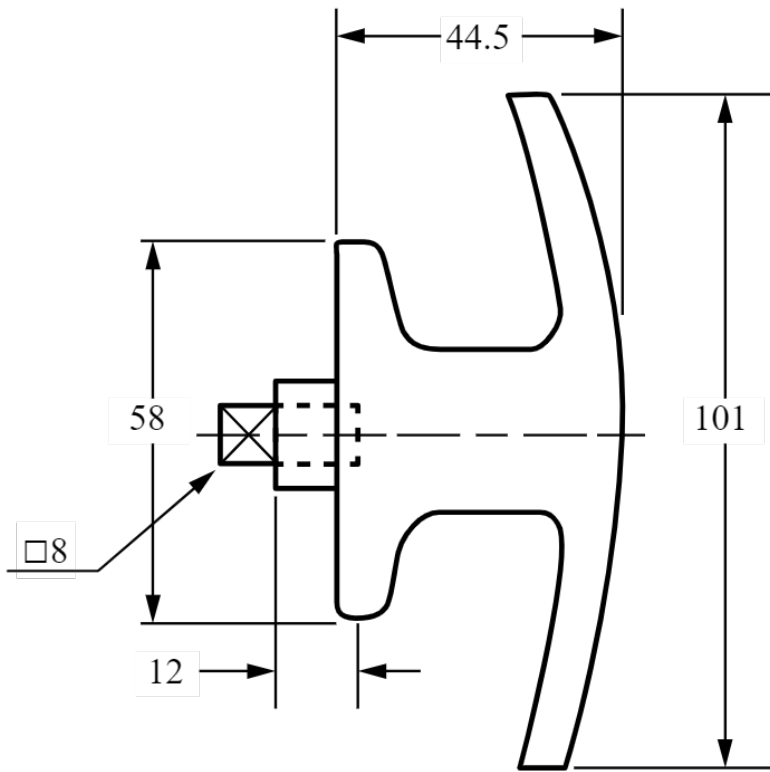

12mm T Handle 1638

Product Description

A range of 12mm T Handles available in Epoxy, Bright Chrome or Electrophoretic. Handles 1627, 1628 and 1879 have the option of a caulking cam which makes it ideal for windows, doors and shutters.

- **Lock Combinations:** 200-2,000
- **Standard finish:** Epoxy, bright chrome, electrophoretic
- **Fixing hole shape:** Round with screw fixing (see technical drawing)
- **M** Keyed system supplied to order only
- Click the link for details on [accessories, handle movements and spindles](#)

Opties

Product Code	Key Series	Combinations	Housing	Fixing	Version	Lock Type	Fixing	Handle Depth	Handle Height	Cam Type
1617	92 M	200	Nut	Fixing	Shuttered	Locking	Concealed	44.5	101	
1625			Nut	Fixing	Standard	Non-Locking	Concealed	44.5	101	
1626			Nut	Fixing	Standard	Fixed	Concealed	44.5	101	
1627	92 M	200	Nut	Fixing	Shuttered	Locking	Concealed	44.5	101	Caulking
1628			Nut	Fixing	Standard	Non-Locking	Concealed	44.5	101	Caulking
1638	92 M	200	Nut	Fixing	Shuttered	Locking	Visible	44.5	101	
1639			Nut	Fixing	Standard	Non-Locking	Visible	44.5	101	
1640			Nut	Fixing	Standard	Fixed	Visible	44.5	101	
1717	95-97 M	2000	Nut	Fixing	Shuttered	Locking	Concealed	44.5	101	
1738	95-97 M	2000	Nut	Fixing	Shuttered	Locking	Visible	44.5	101	
1877	64 M	1000	Nut	Fixing	Shuttered	Locking	Concealed	44.5	101	
1878	64 M	1000	Nut	Fixing	Shuttered	Locking	Visible	44.5	101	
1879	64 M	1000	Nut	Fixing	Shuttered	Locking	Concealed	44.5	101	Caulking

Technische tekening

VISIBLE FIXING

CONCEALED FIXING

FIXING HOLE SIZES