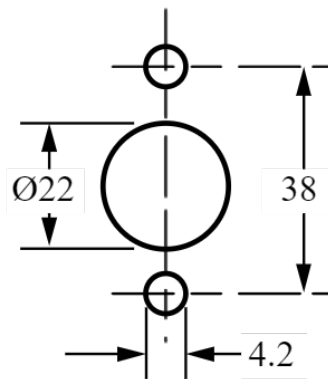

12mm T Handle 1638

Product Description

A range of 12mm T Handles available in Epoxy, Bright Chrome or Electrophoretic. Handles 1627, 1628 and 1879 have the option of a caulking cam which makes it ideal for windows, doors and shutters.

- **Lock Combinations:** 200-2,000
- **Standard finish:** Epoxy, bright chrome, electrophoretic
- **Fixing hole shape:** Round with screw fixing (see technical drawing)
- **M** Keyed system supplied to order only
- Click the link for details on [accessories, handle movements and spindles](#)

Opties

Product Code	Key Series	Combinations	Housing	Fixing	Version	Lock Type	Fixing	Handle Depth	Handle Height	Cam Type
1617	92 M	200	Nut	Fixing	Shuttered	Locking	Concealed	44.5	101	
1625			Nut	Fixing	Standard	Non-Locking	Concealed	44.5	101	
1626			Nut	Fixing	Standard	Fixed	Concealed	44.5	101	
1627	92 M	200	Nut	Fixing	Shuttered	Locking	Concealed	44.5	101	Caulking
1628			Nut	Fixing	Standard	Non-Locking	Concealed	44.5	101	Caulking
1638	92 M	200	Nut	Fixing	Shuttered	Locking	Visible	44.5	101	
1639			Nut	Fixing	Standard	Non-Locking	Visible	44.5	101	
1640			Nut	Fixing	Standard	Fixed	Visible	44.5	101	
1717	95-97 M	2000	Nut	Fixing	Shuttered	Locking	Concealed	44.5	101	
1738	95-97 M	2000	Nut	Fixing	Shuttered	Locking	Visible	44.5	101	
1877	64 M	1000	Nut	Fixing	Shuttered	Locking	Concealed	44.5	101	
1878	64 M	1000	Nut	Fixing	Shuttered	Locking	Visible	44.5	101	
1879	64 M	1000	Nut	Fixing	Shuttered	Locking	Concealed	44.5	101	Caulking

Technische tekening

VISIBLE FIXING

CONCEALED FIXING

FIXING HOLE SIZES