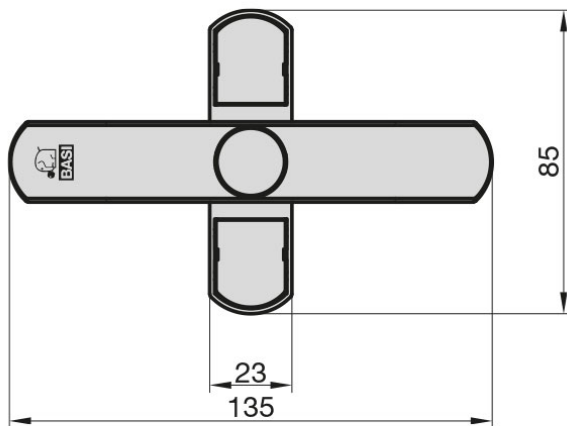

Product Data Sheet

Description:

FS 500 - White

FS 500 - White
window and door protection, lock for inward opening double
leaf windows and doors, with push button, mounting
material included

Illustration:

Technical Details:

Illustration:

Technical Details:

Details:

Order no.
1100-0061
Weight
342 g
Pricegroup
29
EAN
 4 026434 148923

Konstantinstraße 387
41238 Mönchengladbach
Germany

Tel. +49 (0) 21 66 / 98 56-0
Fax +49 (0) 21 66 / 98 56-55