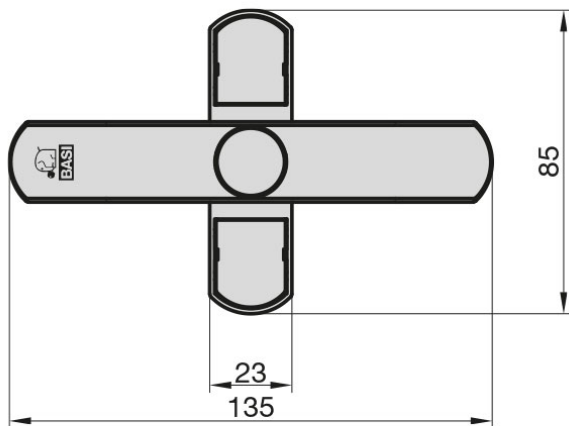

Product Data Sheet

Description:

FS 500 - White

FS 500 - White
window and door protection, lock for inward opening double
leaf windows and doors, with push button, mounting
material included

Illustration:

Technical Details:

Details:

Order no.
1100-0060
Weight
342 g
Pricegroup
29
EAN
 4 026434 148893

Konstantinstraße 387
41238 Mönchengladbach
Germany

Tel. +49 (0) 21 66 / 98 56-0
Fax +49 (0) 21 66 / 98 56-55

info@basi.eu
www.basi.eu

Illustration:

Technical Details:

Details:

Order no.
1100-0061
Weight
342 g
Pricegroup
29
EAN
 4 026434 148923

Konstantinstraße 387
41238 Mönchengladbach
Germany

Tel. +49 (0) 21 66 / 98 56-0
Fax +49 (0) 21 66 / 98 56-55