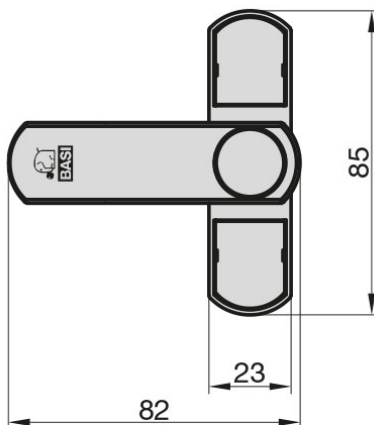

Product Data Sheet

Description:

FS 500 - White

FS 500 - White
window and door protection, lock for inward opening single
leaf windows and doors, with push button, mounting
material included

Illustration:

Technical Details:

Illustration:

Technical Details:

Details:

Order no.
1100-0051
Weight
255 g
Pricegroup
29
EAN
 4 026434 148831

Konstantinstraße 387
41238 Mönchengladbach
Germany

Tel. +49 (0) 21 66 / 98 56-0
Fax +49 (0) 21 66 / 98 56-55