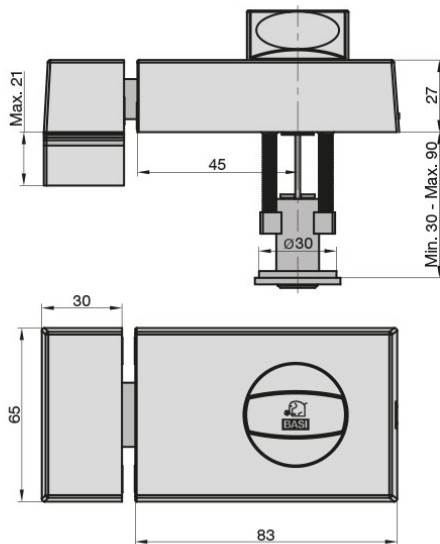

Technical Details:

Details:

Order no.
1303-0201
Weight
829 g
Pricegroup
20
EAN
 4 026434 138504

Konstantinstraße 387
41238 Mönchengladbach
Germany

Tel. +49 (0) 21 66 / 98 56-0
Fax +49 (0) 21 66 / 98 56-55

info@basi.eu
www.basi.eu

Alles in Sicherheit