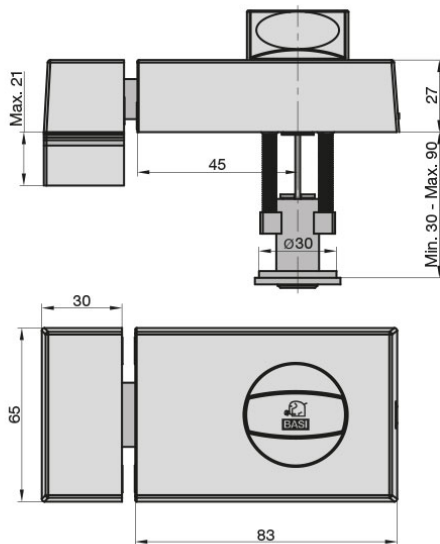

Product Data Sheet

Description:

KS 500 - 45

KS 500 - 45
rim lock, white,
backset (A) 45 mm, closing part (B) 83 mm,
for inward opening doors, with know inside,
right/ left handed use, massive bar, double turn,
prepared for external cylinder

info@basi.eu
www.basi.eu

Alles in Sicherheit

Product Data Sheet

Description:

KS 500 - 45

KS 500 - 45
rim lock, brown,
backset (A) 45 mm, closing part (B) 83 mm,
for inward opening doors, with know inside,
right/ left handed use, massive bar, double turn,
prepared for external cylinder

Illustration:

Technical Details:

Details:

Order no.
1303-0204
Weight
825 g
Pricegroup
20
EAN
 4 026434 138511

Konstantinstraße 387
41238 Mönchengladbach
Germany

Tel. +49 (0) 21 66 / 98 56-0
Fax +49 (0) 21 66 / 98 56-55

info@basi.eu
www.basi.eu

Alles in Sicherheit

Product Data Sheet

Description:

KS 500 - 45

KS 500 - 45
rim lock, silver,
backset (A) 45 mm, closing part (B) 83 mm,
for inward opening doors, with know inside,
right/ left handed use, massive bar, double turn,
prepared for external cylinder