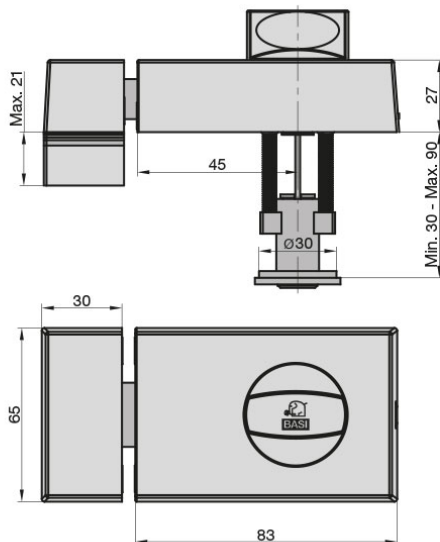

Product Data Sheet

Description:

KS 500 - 45

KS 500 - 45
rim lock, white,
backset (A) 45 mm, closing part (B) 83 mm,
for inward opening doors, with know inside,
right/ left handed use, massive bar, double turn,
prepared for external cylinder

info@basi.eu
www.basi.eu

Alles in Sicherheit

Product Data Sheet

Description:

KS 500 - 45

KS 500 - 45
rim lock, brown,
backset (A) 45 mm, closing part (B) 83 mm,
for inward opening doors, with know inside,
right/ left handed use, massive bar, double turn,
prepared for external cylinder

info@basi.eu
www.basi.eu

Alles in Sicherheit

Product Data Sheet

Description:

KS 500 - 45

KS 500 - 45
rim lock, stainless steel design,
backset (A) 45 mm, closing part (B) 83 mm,
for inward opening doors, with know inside,
right/ left handed use, massive bar, double turn,
prepared for external cylinder

Illustration:

Technical Details:

Details:

Order no.
1303-0208
Weight
819 g
Pricegroup
20
EAN
 4 026434 138542

Konstantinstraße 387
41238 Mönchengladbach
Germany

Tel. +49 (0) 21 66 / 98 56-0
Fax +49 (0) 21 66 / 98 56-55