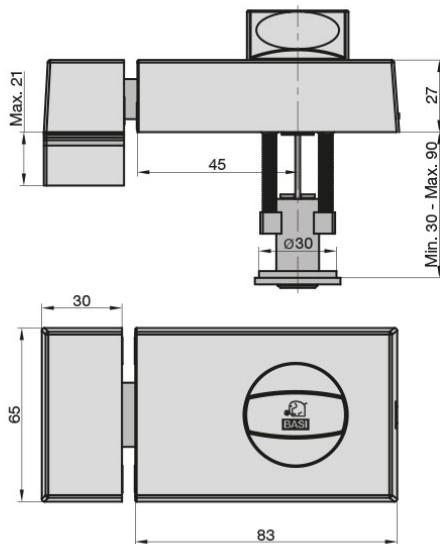

Product Data Sheet

Description:

KS 500 - 45

KS 500 - 45
rim lock, white,
backset (A) 45 mm, closing part (B) 83 mm,
for inward opening doors, with know inside,
right/ left handed use, massive bar, double turn,
prepared for external cylinder

info@basi.eu
www.basi.eu

Alles in Sicherheit

Product Data Sheet

Description:

KS 500 - 45

KS 500 - 45
rim lock, brown,
backset (A) 45 mm, closing part (B) 83 mm,
for inward opening doors, with know inside,
right/ left handed use, massive bar, double turn,
prepared for external cylinder

info@basi.eu
www.basi.eu

Alles in Sicherheit

Product Data Sheet

Description:

KS 500 - 45

KS 500 - 45
rim lock, silver,
backset (A) 45 mm, closing part (B) 83 mm,
for inward opening doors, with know inside,
right/ left handed use, massive bar, double turn,
prepared for external cylinder

Illustration:

Technical Details:

Details:

Order no.
1303-0205
Weight
811 g
Pricegroup
20
EAN
 4 026434 138535

Konstantinstraße 387
41238 Mönchengladbach
Germany

Tel. +49 (0) 21 66 / 98 56-0
Fax +49 (0) 21 66 / 98 56-55