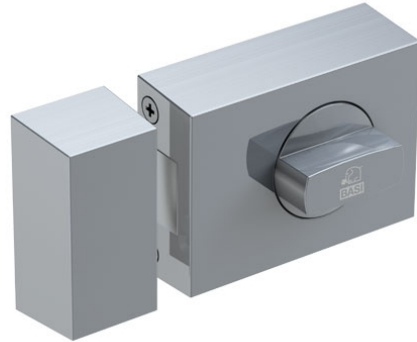

Product Data Sheet

Description:

KS 500 - 45

KS 500 - 45
rim lock, stainless steel design,
backset (A) 45 mm, closing part (B) 83 mm,
for inward opening doors, with know inside,
right/ left handed use, massive bar, double turn,
prepared for external cylinder

Illustration: