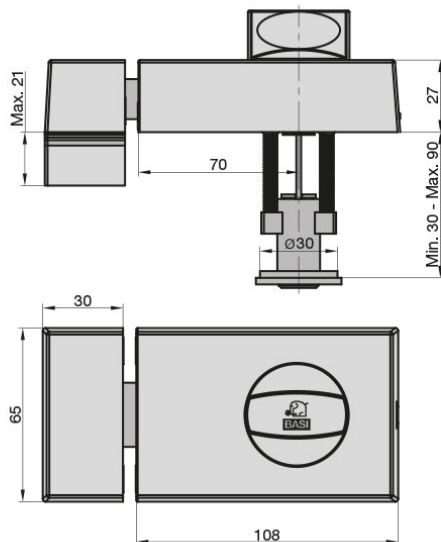

Technical Details:

Details:

Order no.
1305-0208
Weight
924 g
Pricegroup
20
EAN
 4 026434 138726

Konstantinstraße 387
41238 Mönchengladbach
Germany

Tel. +49 (0) 21 66 / 98 56-0
Fax +49 (0) 21 66 / 98 56-55

info@basi.eu
www.basi.eu

Alles in Sicherheit