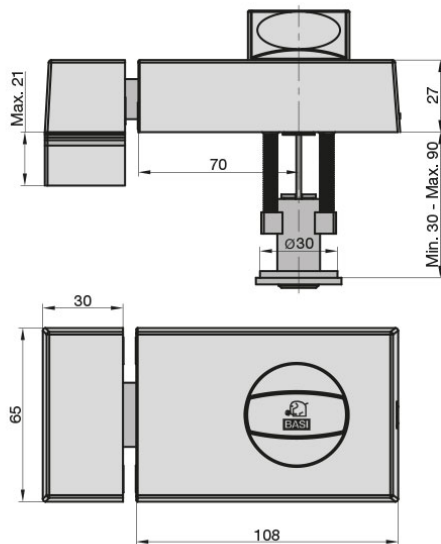

Technical Details:

Details:

Order no.
1305-0201
Weight
927 g
Pricegroup
20
EAN
 4 026434 138696

Konstantinstraße 387
41238 Mönchengladbach
Germany

Tel. +49 (0) 21 66 / 98 56-0
Fax +49 (0) 21 66 / 98 56-55

info@basi.eu
www.basi.eu

Alles in Sicherheit