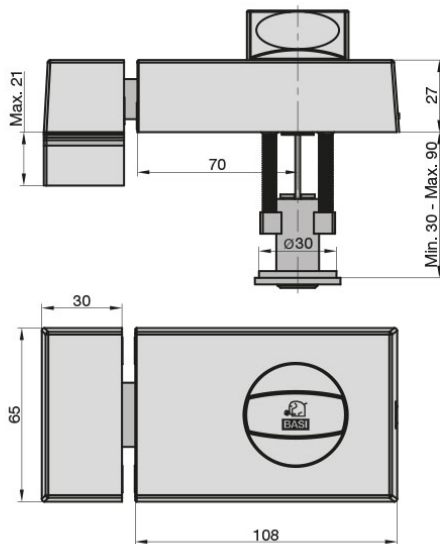

Technical Details:

Details:

Order no.
1305-0205
Weight
925 g
Pricegroup
20
EAN
 4 026434 138719

Konstantinstraße 387
41238 Mönchengladbach
Germany

Tel. +49 (0) 21 66 / 98 56-0
Fax +49 (0) 21 66 / 98 56-55

info@basi.eu
www.basi.eu

Alles in Sicherheit