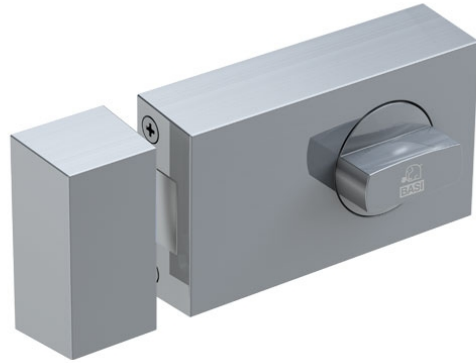

Product Data Sheet

Description:

KS 500 - 70

KS 500 - 70
rim lock, stainless steel design,
backset (A) 70 mm, closing part (B) 108 mm,
for inward opening doors, with know inside,
right/ left handed use, massive bar, double turn,
prepared for external cylinder

Illustration: