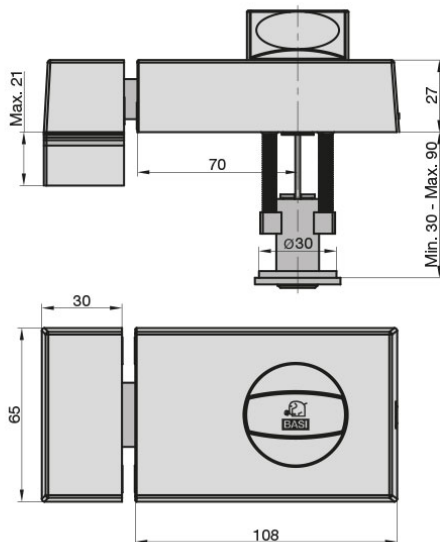

Technical Details:

Details:

Order no.
1305-0204
Weight
932 g
Pricegroup
20
EAN
 4 026434 138702

Konstantinstraße 387
41238 Mönchengladbach
Germany

Tel. +49 (0) 21 66 / 98 56-0
Fax +49 (0) 21 66 / 98 56-55

info@basi.eu
www.basi.eu

Alles in Sicherheit