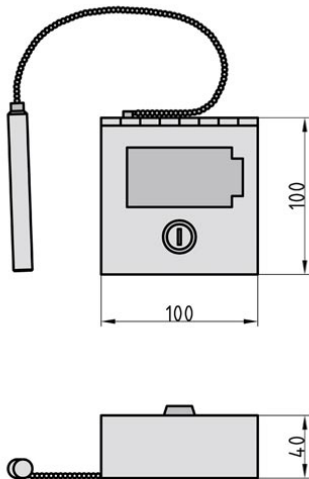

Product Data Sheet

Description:

NK 215H - KD

NK 215H - KD
emergency key box with glass breaker, keyed different,
2 keys, steel, red, with cam lock,
100x100x40mm

Illustration:

Technical Details:

Details:

Order no.
2150-0003
Weight
410 g
Pricegroup
51
EAN
 4 026434 064094