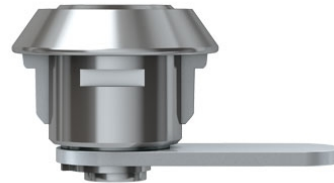

Product Data Sheet

Description:

HS 320

The keyed-alike cam lock HS 321 is suitable for universal use. The bright chrome-plated cam lock can be used, for example, for retrofitting a wide range of letterboxes.

- Includes 2 keys
- Material: bright chrome-plated
- With clip for mounting
- Keyed different

Illustration: