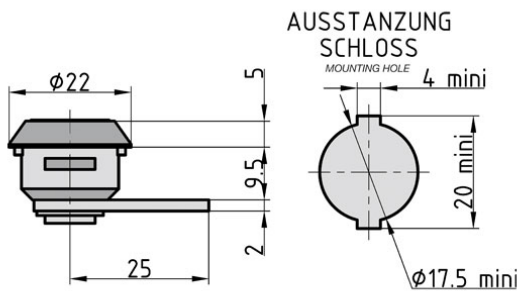

Technical Details:

Details:

Order no.
9000-1320
Weight
35 g
Pricegroup
14
EAN
 4 026434 070606

Konstantinstraße 387
41238 Mönchengladbach
Germany

Tel. +49 (0) 21 66 / 98 56-0
Fax +49 (0) 21 66 / 98 56-55

info@basi.eu
www.basi.eu

Alles in Sicherheit