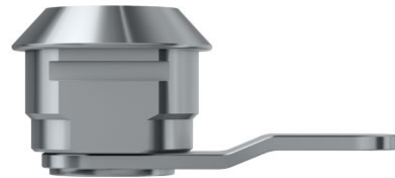

Product Data Sheet

Description:

HS 333 - KA

HS 333 - KA
cam lock, for BASI mail boxes BK 100,
keyed alike, with clamp,
2 keys, light chrome-plated

Illustration:

Technical Details:

Details:

Order no.
9000-1333
Weight
35 g
Pricegroup
14
EAN
 4 026434 152678