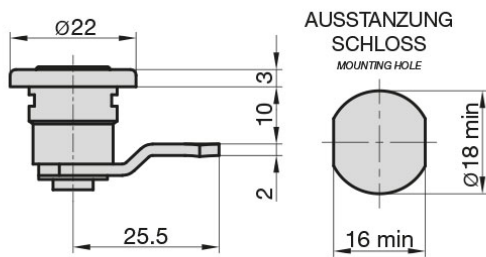

Product Data Sheet

Description:

HS 333 - KA

HS 333 - KA
cam lock, for BASI mail boxes BK 100,
keyed alike, with clamp,
2 keys, light chrome-plated

Illustration:

Technical Details:

Details:

Order no.
9000-1333
Weight
35 g
Pricegroup
14
EAN
 4 026434 152678