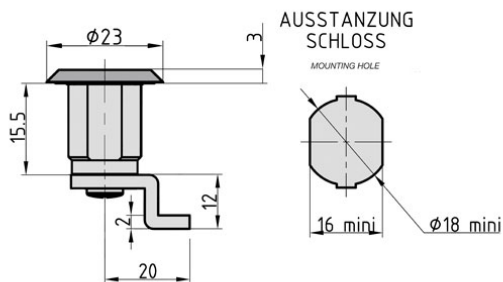

Product Data Sheet

Description:

HS 334

The cam lock HS 334 is suitable for BASI key cabinets.

- Includes 2 keys
- Material: bright chrome-plated
- With nut for mounting
- Keyed different

Illustration:

Technical Details:

Details:

| |
|---|
| Order no. |
| 9000-1334 |
| Weight |
| 42 g |
| Pricegroup |
| 14 |
| EAN |
|  4 026434 064285 |

Konstantinstraße 387
41238 Mönchengladbach
Germany

Tel. +49 (0) 21 66 / 98 56-0
Fax +49 (0) 21 66 / 98 56-55