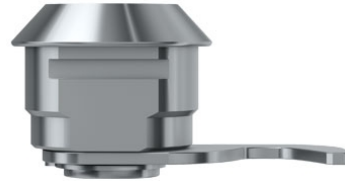

Product Data Sheet

Description:

HS 336

The cam lock HS 336 is suitable for BASI cash boxes.

- Includes 2 keys
- Material: bright chrome-plated
- With clip for mounting
- Keyed different

Illustration:

Technical Details: