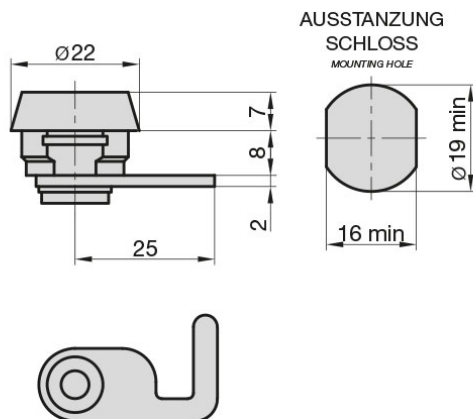

Product Data Sheet

Description:

HS 336

The cam lock HS 336 is suitable for BASI cash boxes.

- Includes 2 keys
- Material: bright chrome-plated
- With clip for mounting
- Keyed different

Illustration:

Technical Details:

Details:

Order no.
9000-1336
Weight
33 g
Pricegroup
14
EAN
 4 026434 064308

Konstantinstraße 387
41238 Mönchengladbach
Germany

Tel. +49 (0) 21 66 / 98 56-0
Fax +49 (0) 21 66 / 98 56-55

info@basi.eu
www.basi.eu