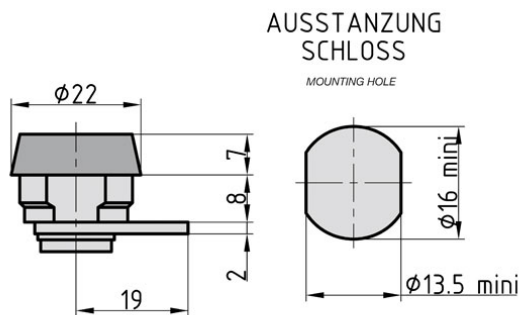

Product Data Sheet

Description:

HS 338

The cam lock HS 338 is suitable for BASI emergency key boxes.

- Includes 2 keys
- Material: bright chrome-plated
- With clip for mounting
- Keyed different

Illustration:

Technical Details:

Details:

Order no.
9000-1338
Weight
35 g
Pricegroup
14
EAN
 4 026434 064322

Konstantinstraße 387
41238 Mönchengladbach
Germany

Tel. +49 (0) 21 66 / 98 56-0
Fax +49 (0) 21 66 / 98 56-55

info@basi.eu
www.basi.eu

Alles in Sicherheit