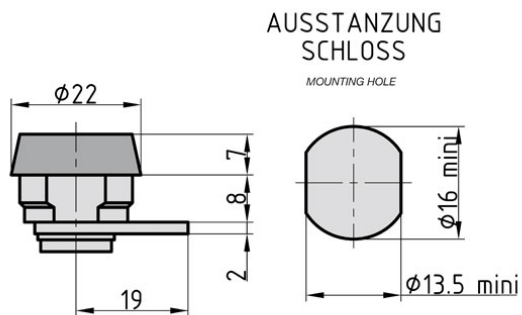

Product Data Sheet

Description:

HS 339 - KA

HS 339 - KA
cam lock, for BASI emergency key boxes,
keyed alike, with clamp,
2 keys, light chrome-plated

Illustration:

Technical Details:

Details:

Order no.
9000-1339
Weight
32 g
Pricegroup
14
EAN
 4 026434 064339