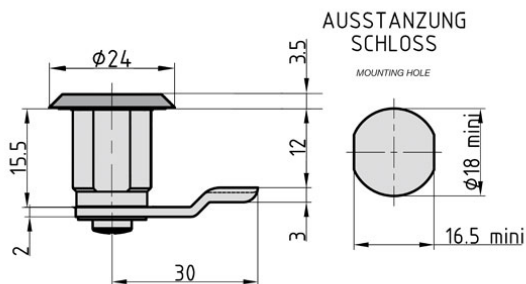

Product Data Sheet

Description:

HS 341

The cam lock HS 341 is compatible with the following BASI letterboxes: 2170-0408, 2170-0661, 2170-0662, 2170-0800.

- Includes 2 keys
- Material: bright chrome-plated
- With nut for mounting
- Keyed alike

Illustration:

Technical Details:

Details:

| |
|---|
| Order no. |
| 9000-1341 |
| Weight |
| 48 g |
| Pricegroup |
| 14 |
| EAN |
|  4 026434 112481 |

Konstantinstraße 387
41238 Mönchengladbach
Germany

Tel. +49 (0) 21 66 / 98 56-0
Fax +49 (0) 21 66 / 98 56-55