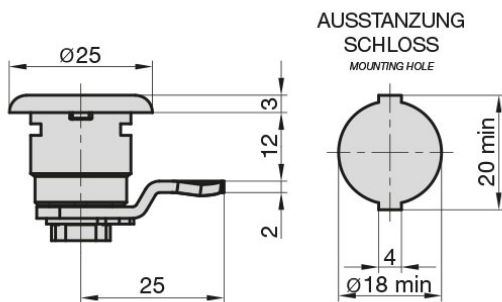

Product Data Sheet

Description:

HS 348

The cam lock HS 348 is suitable for letterboxes from Allebacker.

- Includes 2 keys
- Material: stainless steel and stainless steel cap
- With clip for mounting
- Keyed different

Illustration:

Technical Details:

Details:

Order no.
9000-1348
Weight
51 g
Pricegroup
14
EAN
 4 026434 072921

Konstantinstraße 387
41238 Mönchengladbach
Germany

Tel. +49 (0) 21 66 / 98 56-0
Fax +49 (0) 21 66 / 98 56-55