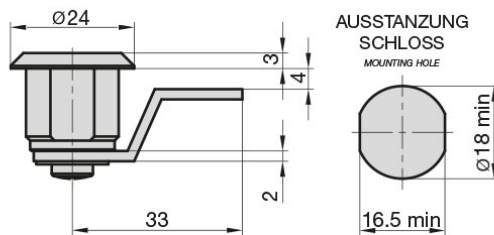

Product Data Sheet

Description:

HS 355

The cam lock HS 355 is compatible with the following BASI letterboxes: 2170-0200, 2170-0300, 2170-0308.

- Includes 2 keys
- Material: bright chrome-plated
- With nut for mounting
- Keyed alike

Illustration:

Technical Details:

Details:

Order no.
9000-1355
Weight
48 g
Pricegroup
14
EAN
 4 026434 107418

Konstantinstraße 387
41238 Mönchengladbach
Germany

Tel. +49 (0) 21 66 / 98 56-0
Fax +49 (0) 21 66 / 98 56-55