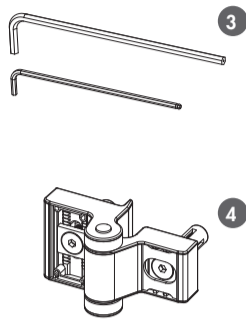

LOCINOX

Let's make it better together

TIGER: INSTALLATION INSTRUCTION

① Package content

1	Tiger cover shields
2	Puma cover shields
3	Allen Keys (3 and 5 mm)
4	Puma hinge
5	Tiger gatecloser
6	Drilling Templates

LEFT TURNING GATE

② Mounting Situation

③ Dimensions

RIGHT HAND TURNING GATE

TURN TIGER UPSIDE DOWN

RIGHT TURNING GATE

② Mounting Situation

③ Dimensions