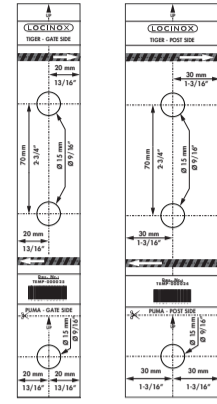

LOCINOX

Let's make it better together

TIGER: INSTALLATION INSTRUCTION

① Package content

1	Tiger cover shields
2	Puma cover shields
3	Allen Keys (3 and 5 mm)
4	Puma hinge
5	Tiger gatecloser
6	Drilling Templates

LEFT TURNING GATE

② Mounting Situation

③ Dimensions

RIGHT HAND TURNING GATE

TURN TIGER UPSIDE DOWN

RIGHT TURNING GATE

② Mounting Situation

③ Dimensions