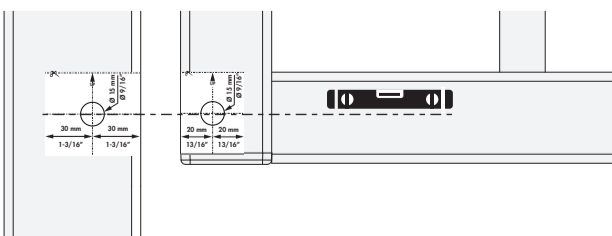

⑤ Profile and gate preparation for PUMA hinge