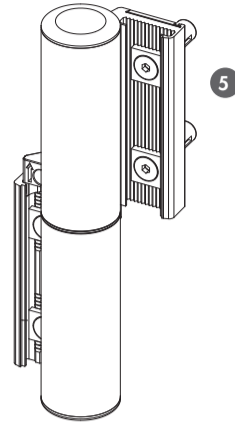

LOCINOX

Let's make it better together

TIGER: INSTALLATION INSTRUCTION

① Package content

1	Tiger cover shields
2	Puma cover shields
3	Allen Keys (3 and 5 mm)
4	Puma hinge
5	Tiger gatecloser
6	Drilling Templates

LEFT TURNING GATE

② Mounting Situation

③ Dimensions

RIGHT HAND TURNING GATE

TURN TIGER UPSIDE DOWN

RIGHT TURNING GATE

② Mounting Situation

③ Dimensions