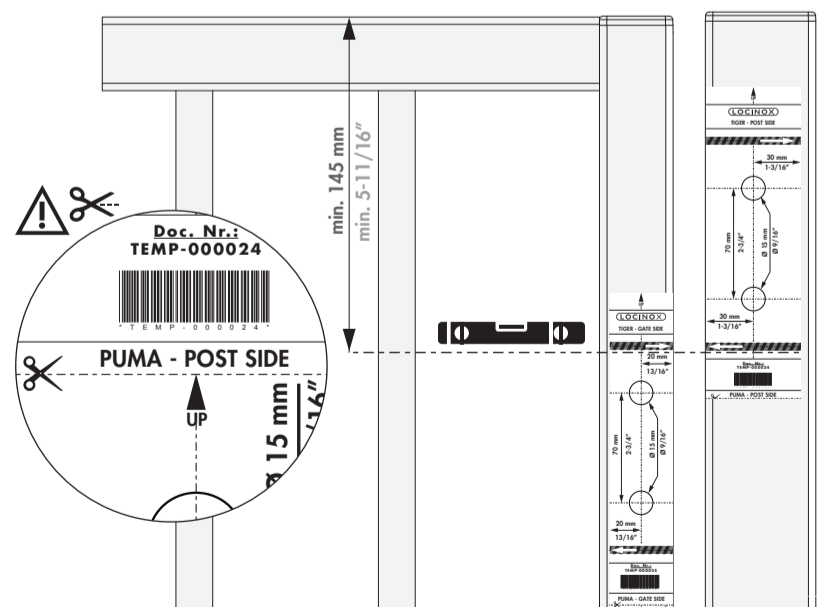

LOCINOX

Let's make it better together

TIGER: INSTALLATION INSTRUCTION

① Package content

1	Tiger cover shields
2	Puma cover shields
3	Allen Keys (3 and 5 mm)
4	Puma hinge
5	Tiger gatecloser
6	Drilling Templates

LEFT TURNING GATE

② Mounting Situation

③ Dimensions

RIGHT HAND TURNING GATE

TURN TIGER UPSIDE DOWN

RIGHT TURNING GATE

② Mounting Situation

③ Dimensions

④ Profile and gate preparation for TIGER gatecloser

④ Profile and gate preparation for TIGER gatecloser

⑤ Profile and gate preparation for PUMA hinge

⑤ Profile and gate preparation for PUMA hinge

⑥ Mounting TIGER and PUMA