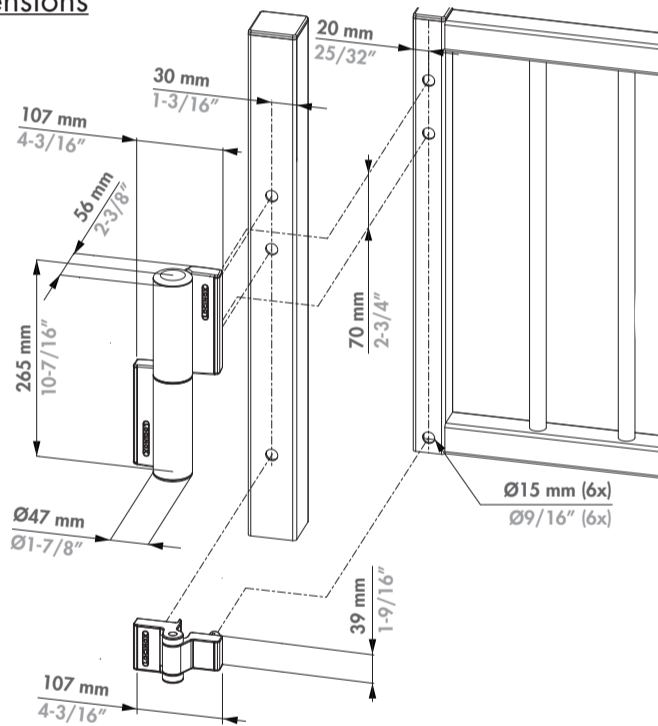

LOCINOX

Let's make it better together

TIGER: INSTALLATION INSTRUCTION

① Package content

1	Tiger cover shields
2	Puma cover shields
3	Allen Keys (3 and 5 mm)
4	Puma hinge
5	Tiger gatecloser
6	Drilling Templates

LEFT TURNING GATE

② Mounting Situation

③ Dimensions

RIGHT HAND TURNING GATE

TURN TIGER UPSIDE DOWN

RIGHT TURNING GATE

② Mounting Situation

③ Dimensions