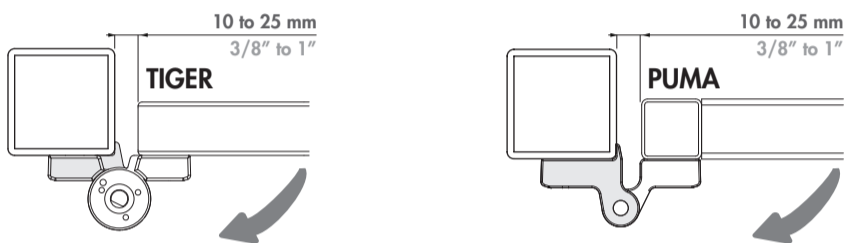

LOCINOX

Let's make it better together

TIGER: INSTALLATION INSTRUCTION

① Package content

1	Tiger cover shields
2	Puma cover shields
3	Allen Keys (3 and 5 mm)
4	Puma hinge
5	Tiger gatecloser
6	Drilling Templates

LEFT TURNING GATE

② Mounting Situation

③ Dimensions

RIGHT HAND TURNING GATE

TURN TIGER UPSIDE DOWN

RIGHT TURNING GATE

② Mounting Situation

③ Dimensions