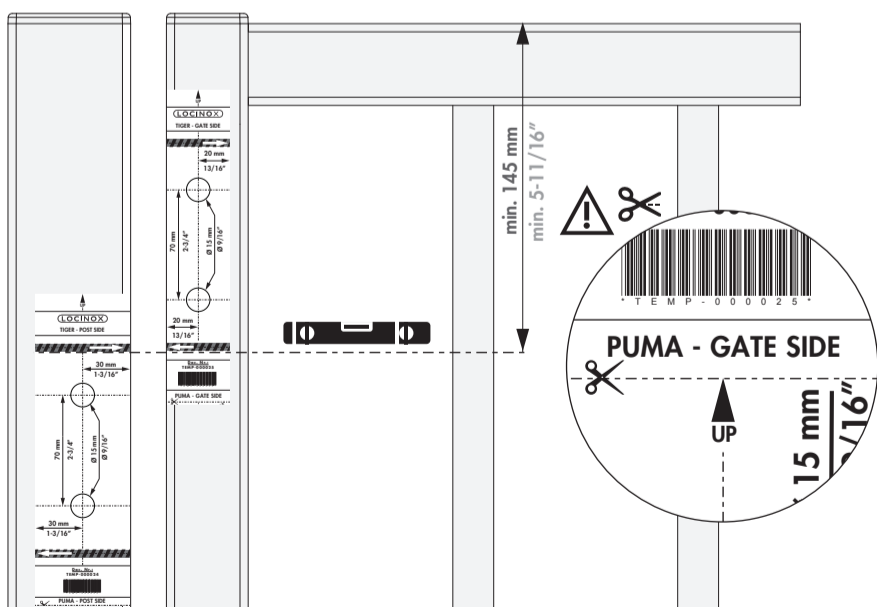

LOCINOX

Let's make it better together

TIGER: INSTALLATION INSTRUCTION

① Package content

1	Tiger cover shields
2	Puma cover shields
3	Allen Keys (3 and 5 mm)
4	Puma hinge
5	Tiger gatecloser
6	Drilling Templates

LEFT TURNING GATE

② Mounting Situation

③ Dimensions

RIGHT HAND TURNING GATE

TURN TIGER UPSIDE DOWN

RIGHT TURNING GATE

② Mounting Situation

③ Dimensions

④ Profile and gate preparation for TIGER gatecloser

④ Profile and gate preparation for TIGER gatecloser

⑤ Profile and gate preparation for PUMA hinge

⑤ Profile and gate preparation for PUMA hinge

⑥ Mounting TIGER and PUMA